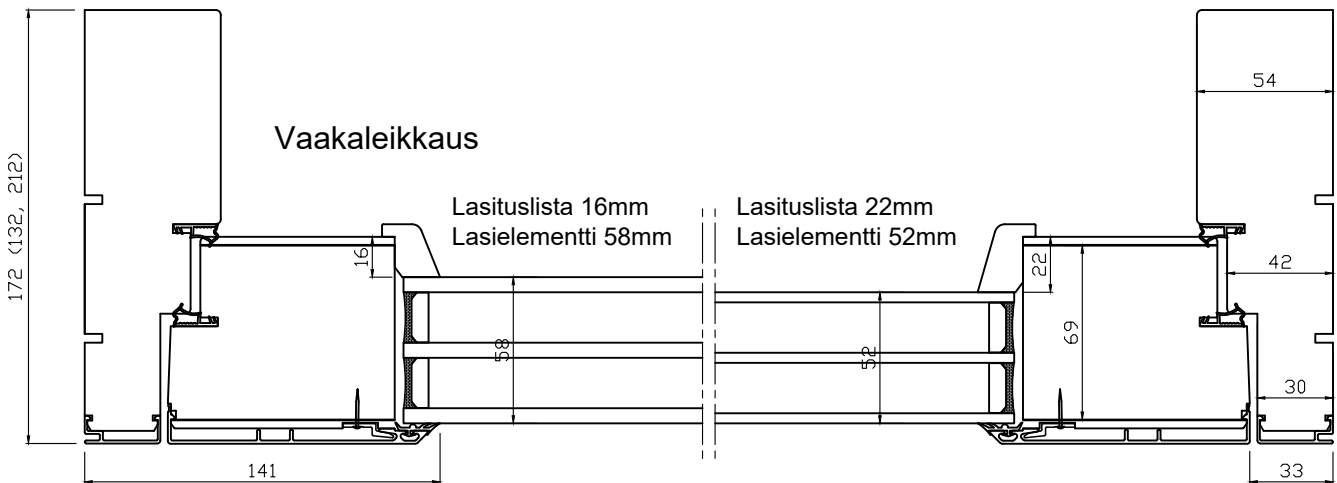

Pystyleikkaus

Vaakaleikkaus

Product Category
Door
IOUA-KL/22
Rakennepiirustus

Product Type IOUA		View orientation
Designed by JR	Designed date 26.10.2022	Scale 1:3
Approved by	Approved date	Revision (A)
Drawing Number		