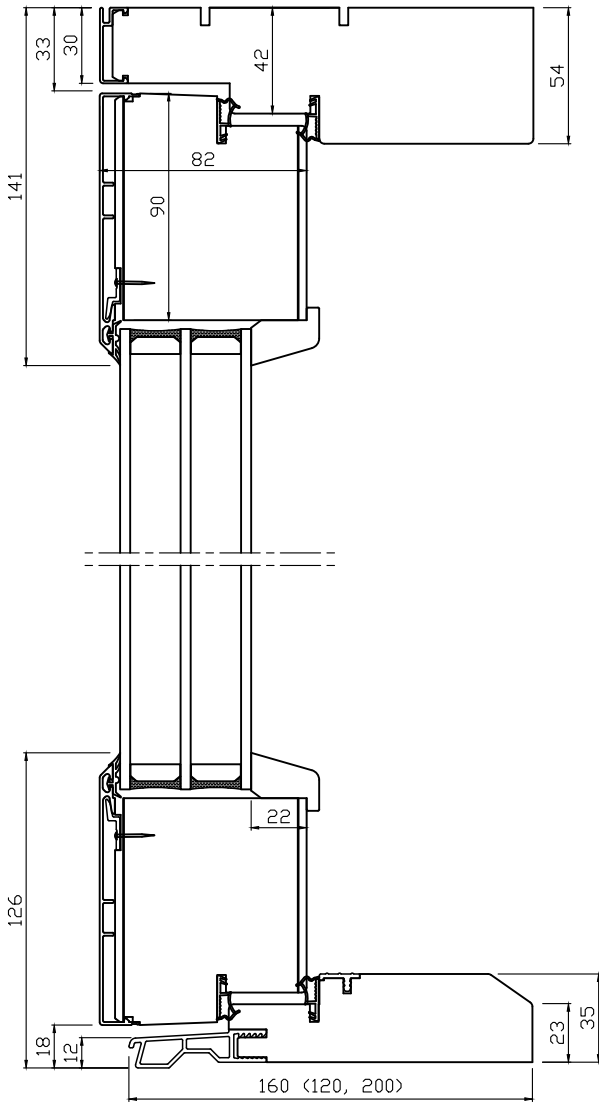

Pystyleikkaus

Vaakaleikkaus

Product Category
Door
IOUA-KL/22
Rakennepiirustus

Product Type IOUA		View orientation
Designed by JR	Designed date 26.10.2022	Scale 1:3
Approved by	Approved date	Revision (A)
Drawing Number		