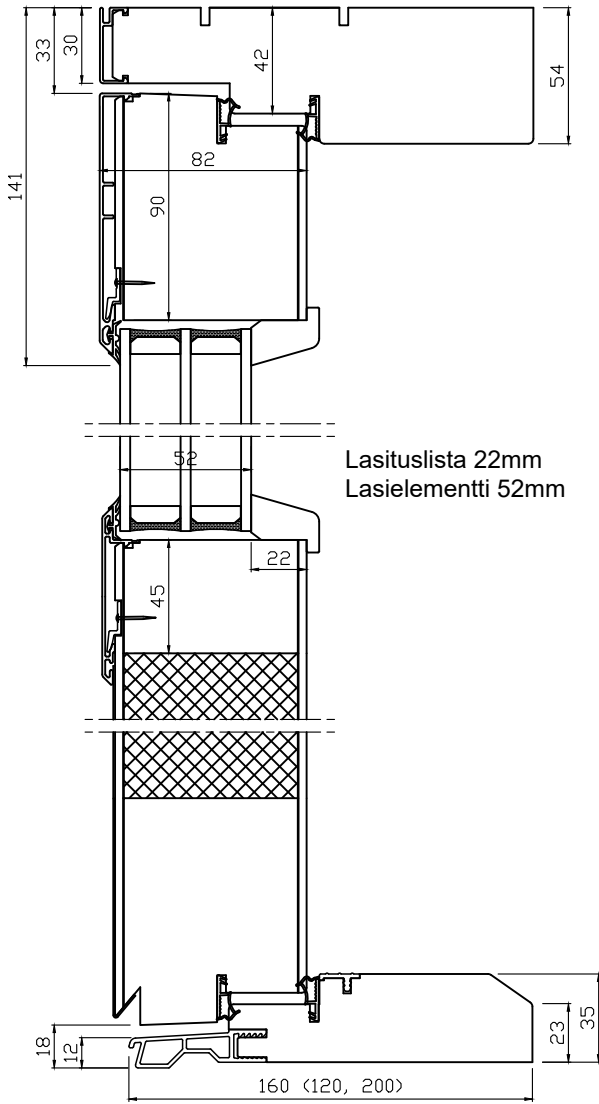

Pystyleikkaus

Lasituslista 22mm
Laselementti 52mm

Vaakaleikkaus lasiosa

Lasituslista 16mm
Laselementti 58mm

Vaakaleikkaus eristeosa

Product Category
Door
IOUA-1L/22
Rakennepiirustus

Product Type IOUA		View orientation E
Designed by JR	Designed date 26.10.2022	Scale 1:3
Approved by	Approved date	Revision (A)
Drawing Number		