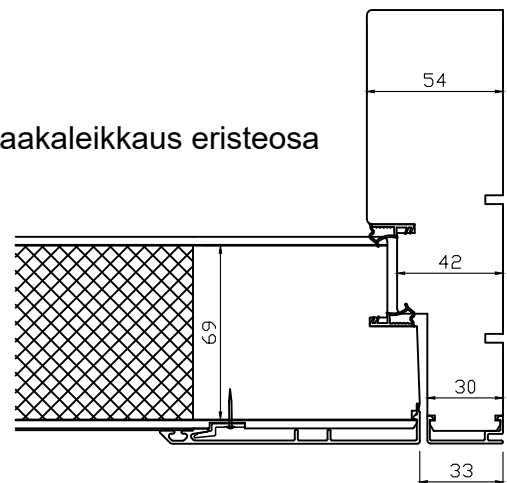

Pystyleikkaus

Lasituslista 22mm
Laselementti 52mm

Vaakaleikkaus lasiosa

Lasituslista 16mm
Laselementti 58mm

Vaakaleikkaus eristeosa

Product Category
Door
IOUA-1L/22
Rakennepiirustus

Product Type IOUA		View orientation E
Designed by JR	Designed date 26.10.2022	Scale 1:3
Approved by	Approved date	Revision (A)
Drawing Number		