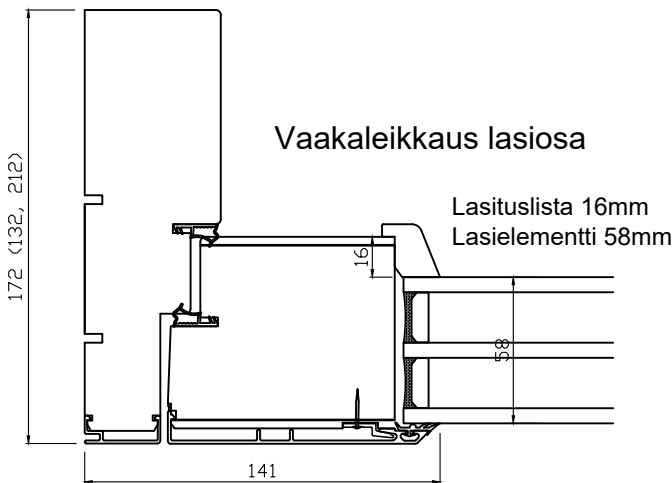

Pystyleikkaus

Lasituslista 22mm
Laselementti 52mm

Vaakaleikkaus lasiosa

Lasituslista 16mm
Laselementti 58mm

Vaakaleikkaus eristeosa

Product Category
Door
IOUA-1L/22
Rakennepiirustus

Product Type IOUA		View orientation E
Designed by JR	Designed date 26.10.2022	Scale 1:3
Approved by	Approved date	Revision (A)
Drawing Number		