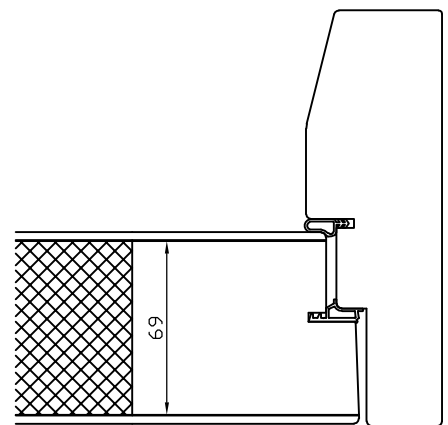

Pystyleikkaus

Vaakaleikkaus lasiosa

Vaakaleikkaus eristeosa

Product Category

Door

U0 KRE
Rakennepiirustus

Product Type

U0

Designed by

JR

Designed date

26.3.2020

Approved by

Drawing Number

View orientation

Scale