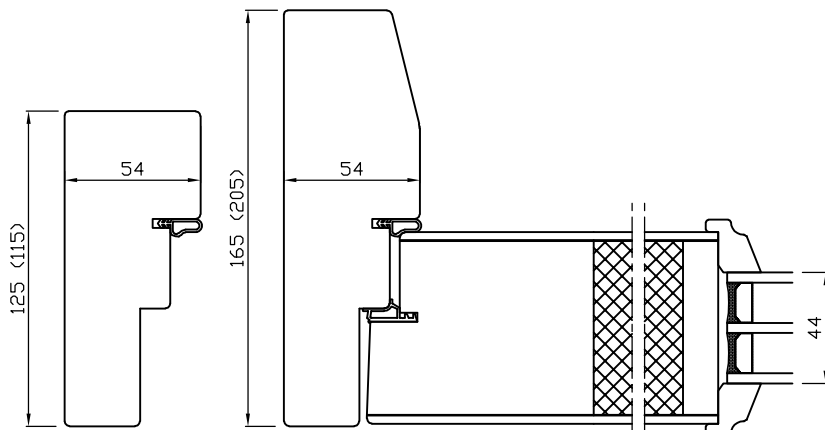

Pystyleikkaus

Vaakaleikkaus lasiosa

Vaakaleikkaus eristeosa

Product Category

Door

U0 KRE
Rakennepiirustus

Product Type

U0

Designed by

JR

Designed date

26.3.2020

Approved by

Drawing Number

View orientation

Scale