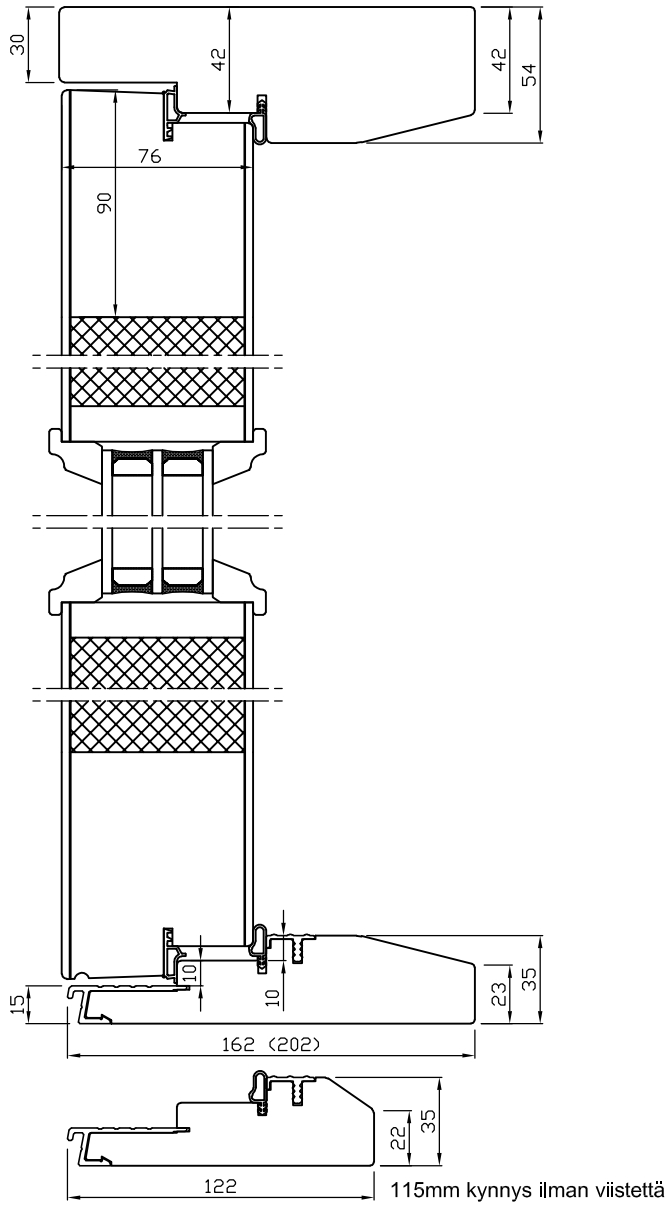

Pystyleikkaus

Vaakaleikkaus lasiosa

Vaakaleikkaus eristeosa

Product Category

Door

U0 KRE
Rakennepiirustus

Product Type

U0

Designed by

JR

Designed date

26.3.2020

Approved by

Drawing Number

View orientation

Scale