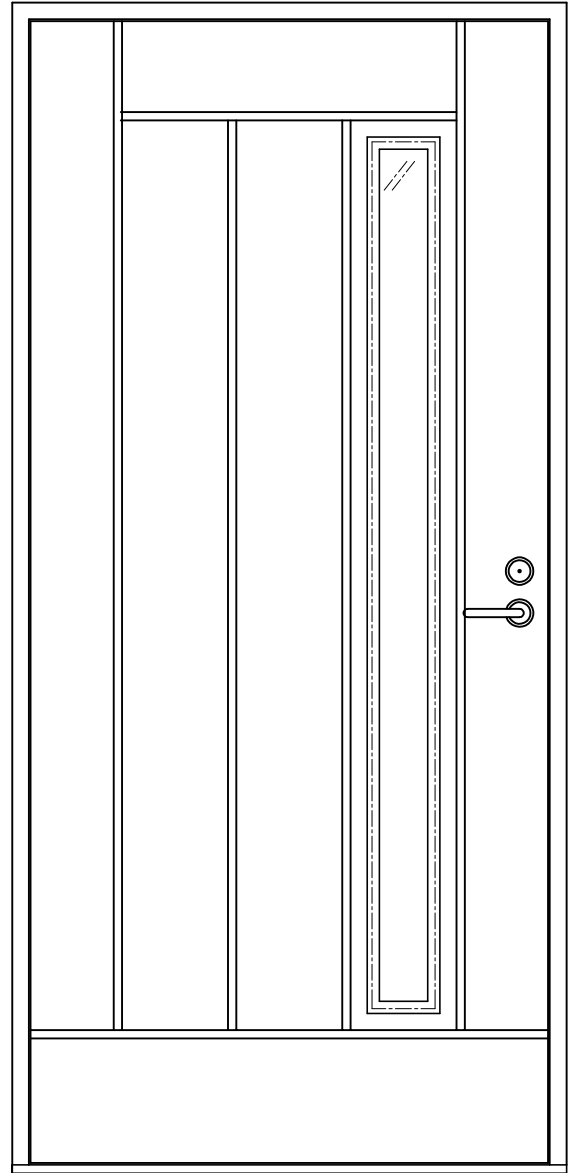

Pystyleikkaus

Vaakaleikkaus lasiosa

Vaakaleikkaus eristeosa

Product Category

Door

U0 KRE
Rakennepiirustus

Product Type

U0

Designed by

JR

Designed date

26.3.2020

Approved by

Drawing Number

View orientation

Scale