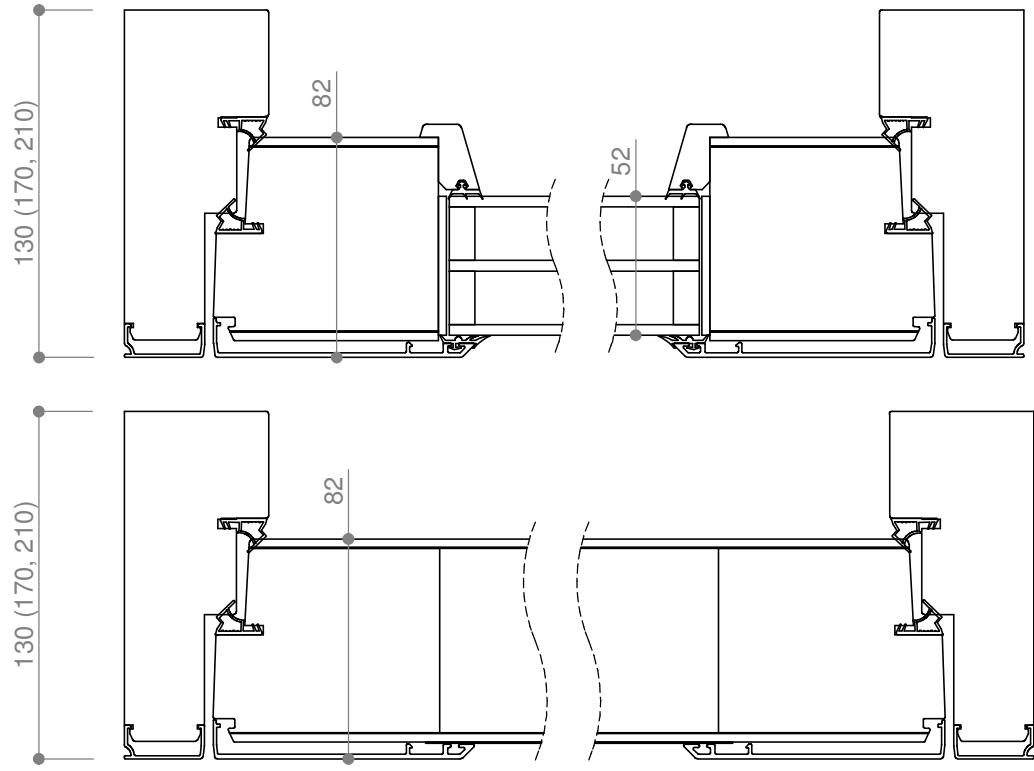

We reserve all rights in this document and in the information contained therein.  
 Reproduction, use or disclosure to third parties without express authority is strictly forbidden.  
 INWIDO

Product Category <b>Door</b>			
Product Type <b>Patio - Outward</b>			
<b>tiivi</b>	Tiivi Parveke Umpiosalla Balcony door		View orientation E ↗
	Designed by VS	Designed date 2016-11-03	Scale 1:20
	Approved by ML	Approved date 2017-04-04	Revision A
Drawing Number 152813-2			