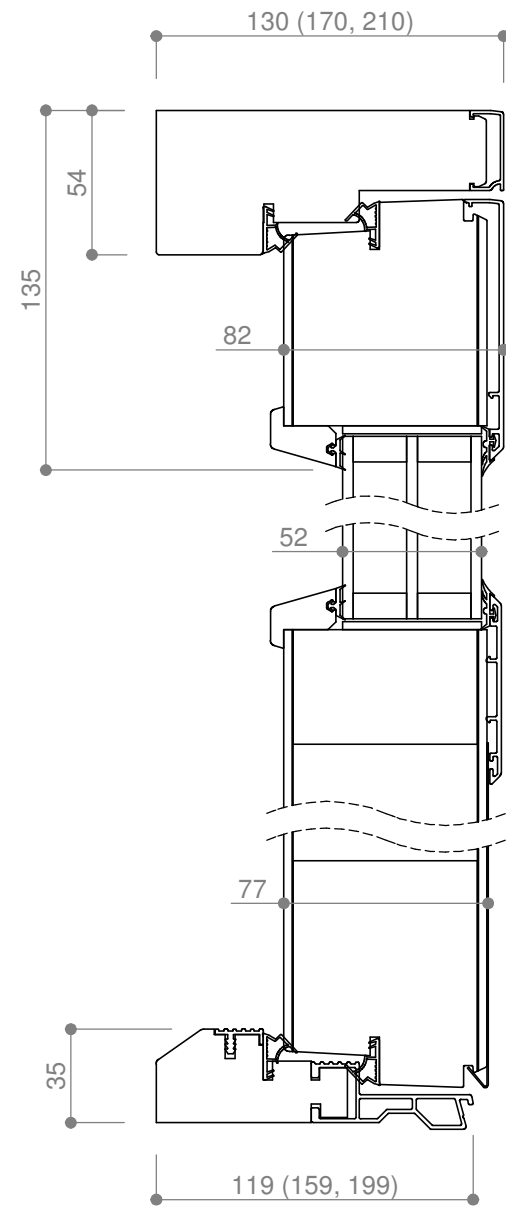

We reserve all rights in this document and in the information contained therein.  
 Reproduction, use or disclosure to third parties without express authority is strictly forbidden.  
 INWIDO

Product Category <b>Door</b>			
Product Type <b>Patio - Outward</b>			
<b>tiivi</b>	Tiivi Parveke Umpiosalla Balcony door		View orientation E ↗
	Designed by VS	Designed date 2016-11-03	Scale 1:20
	Approved by ML	Approved date 2017-04-04	Revision A
Drawing Number 152813-2			