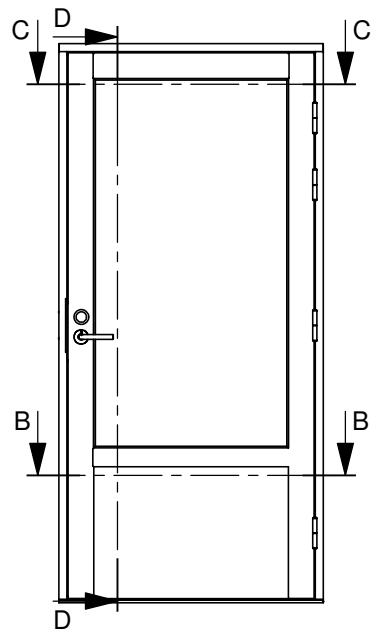

We reserve all rights in this document and in the information contained therein.  
 Reproduction, use or disclosure to third parties without express authority is strictly forbidden.  
 INWIDO

Product Category <b>Door</b>			
Product Type <b>Patio - Outward</b>			
<b>tiivi</b>	Tiivi Parveke Umpiosalla Balcony door		View orientation E ↗
	Designed by VS	Designed date 2016-11-03	Scale 1:20
	Approved by ML	Approved date 2017-04-04	Revision A
Drawing Number 152813-2			