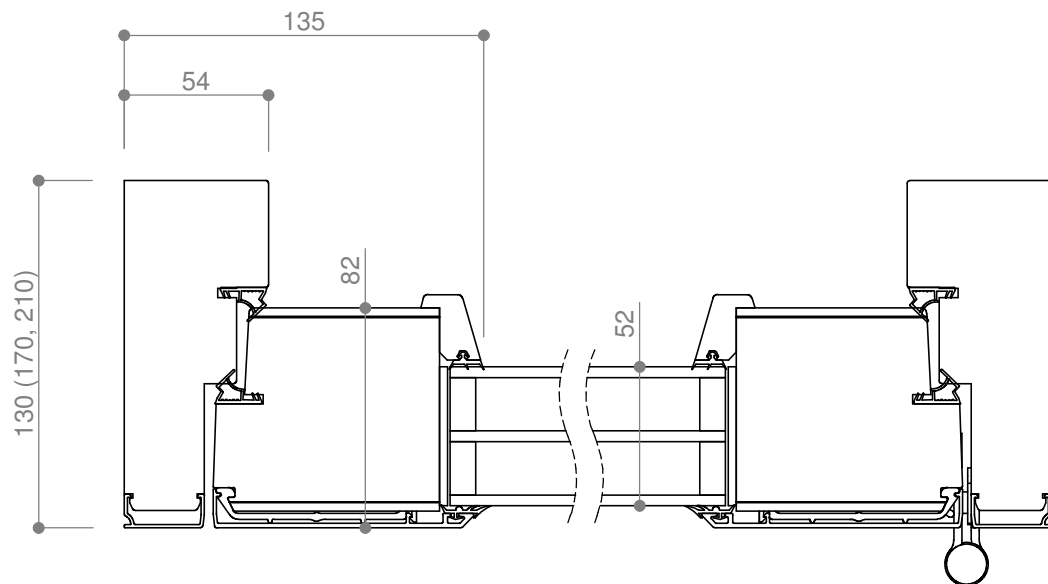

We reserve all rights in this document and in the information contained therein.
 Reproduction, use or disclosure to third parties without express authority is strictly forbidden.
 INWIDO

Product Category			
Door			
Product Type			
Patio - Outward			
tiivi	Tiivi Parveke		
	Kokolasilla		
	Balcony door		
Designed by	Designed date	View orientation	
VS	2016-11-03	E	
Approved by	Approved date	Scale	
ML	2017-04-04	1:20	
Drawing Number		Revision	
152813-1		A	