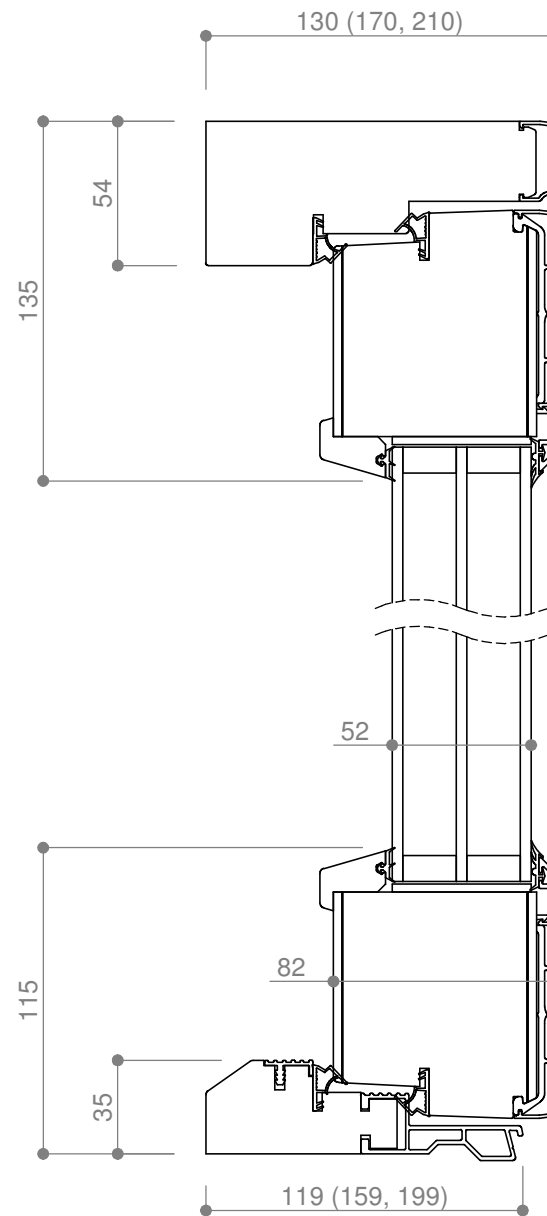

We reserve all rights in this document and in the information contained therein.
 Reproduction, use or disclosure to third parties without express authority is strictly forbidden.
 INWIDO

Product Category			
Door			
Product Type			
Patio - Outward			
tiivi	Tiivi Parveke		
	Kokolasilla		
	Balcony door		
Designed by	Designed date	View orientation	
VS	2016-11-03	E	
Approved by	Approved date	Scale	
ML	2017-04-04	1:20	
Drawing Number		Revision	
152813-1		A	