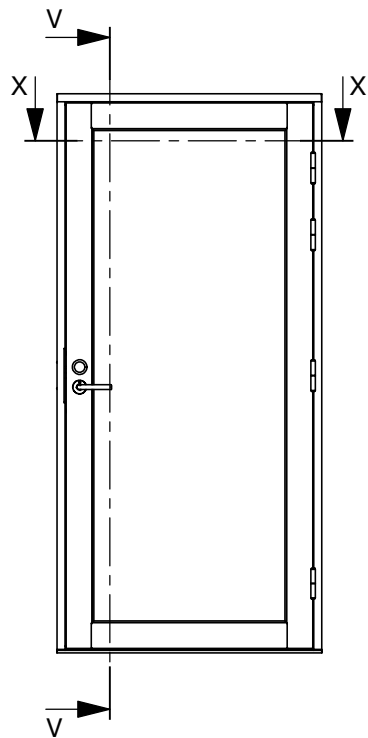

We reserve all rights in this document and in the information contained therein.
 Reproduction, use or disclosure to third parties without express authority is strictly forbidden.
 INWIDO

Product Category			
Door			
Product Type			
Patio - Outward			
tiivi	Tiivi Parveke		
	Kokolasilla		
	Balcony door		
Designed by	Designed date	View orientation	
VS	2016-11-03	E	
Approved by	Approved date	Scale	
ML	2017-04-04	1:20	
Drawing Number		Revision	
152813-1		A	