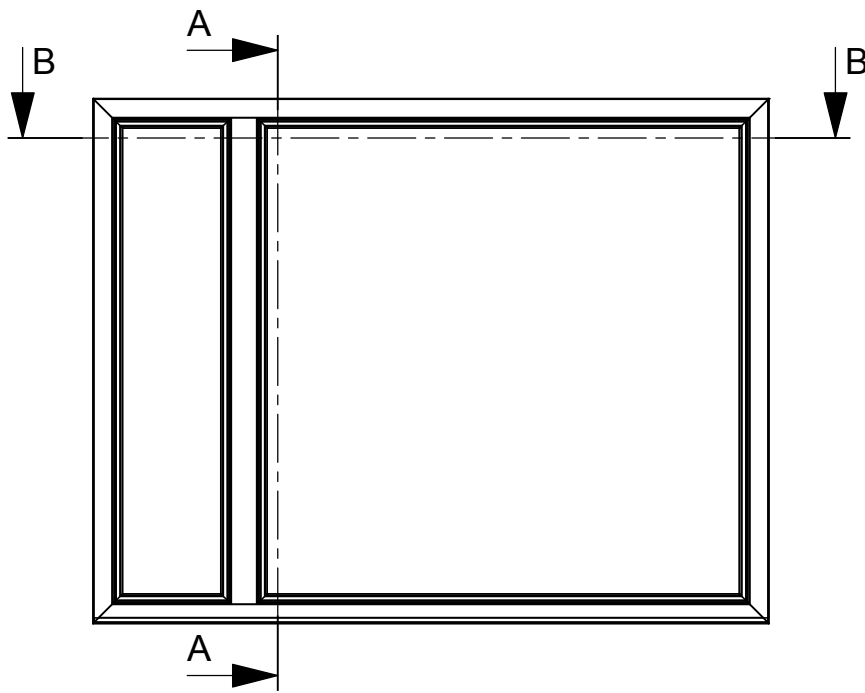

We reserve all rights in this document and in the information contained therein.
Reproduction, use or disclosure to third parties without express authority is strictly forbidden.
INWIDO

tiivi

Product Category
Tuuletusikkunalla

Kristalli Valo

Product Type

Designed by
AI

Designed date

View orientation

Approved by
AI

Approved date

Scale
1:50

Drawing Number

Revision