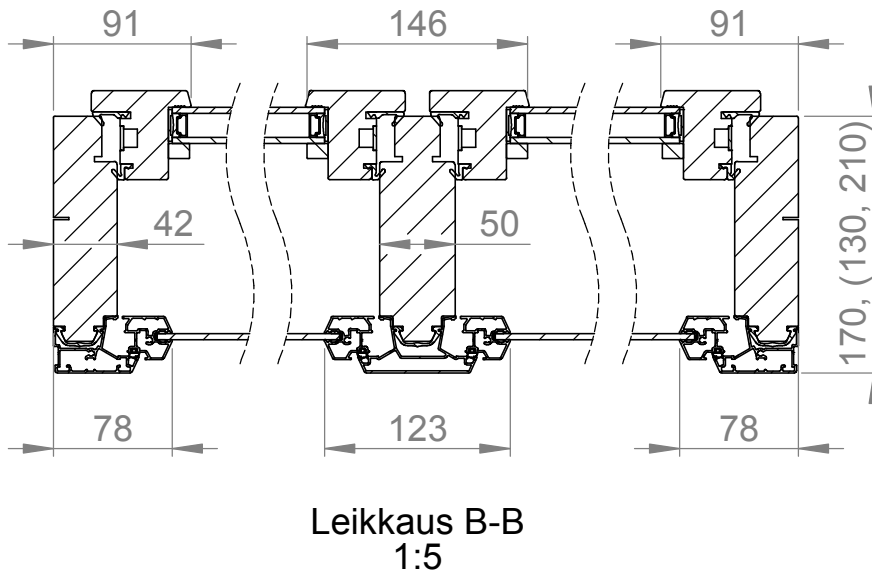

We reserve all rights in this document and in the information contained therein.
Reproduction, use or disclosure to third parties without express authority is strictly forbidden.
INWIDO

tiivi

Product Category
Tuuletusikkunalla

Kristalli Valo

Product Type

Designed by
AI

Designed date

View orientation

Approved by
AI

Approved date

Scale
1:50

Drawing Number

Revision