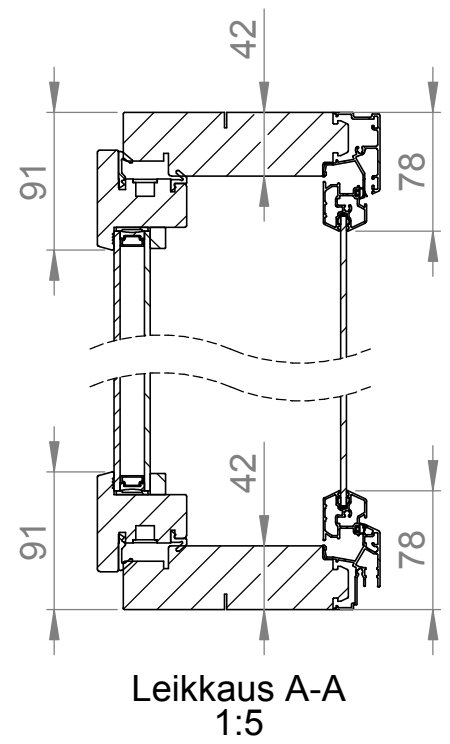

We reserve all rights in this document and in the information contained therein.
Reproduction, use or disclosure to third parties without express authority is strictly forbidden.
INWIDO

tiivi

Product Category
Tuuletusikkunalla

Kristalli Valo

Product Type

Designed by
AI

Designed date

View orientation

Approved by
AI

Approved date

Scale
1:50

Drawing Number

Revision