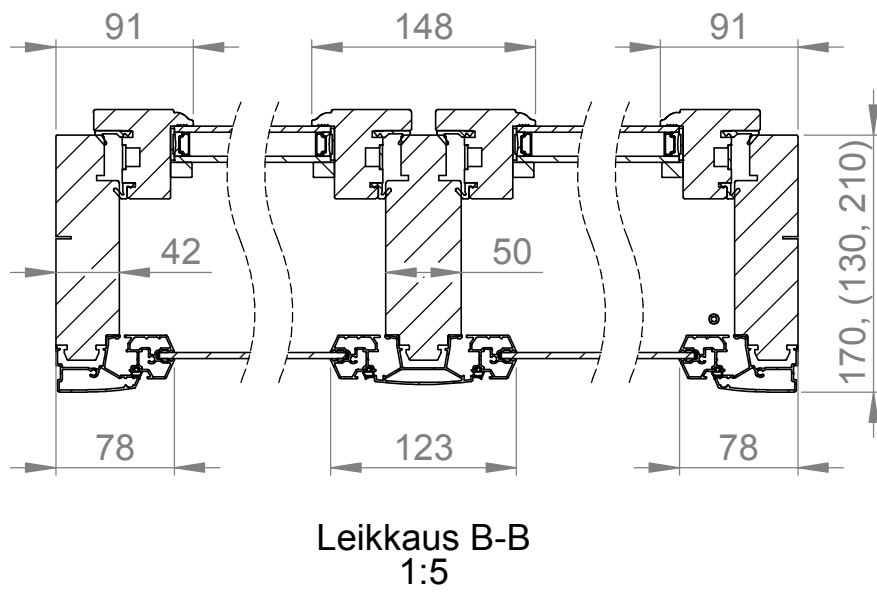

We reserve all rights in this document and in the information contained therein.  
 Reproduction, use or disclosure to third parties without express authority is strictly forbidden.  
 INWIDO

Product Category		Product Type		
Tuuletusikkunalla				
<b>Kristalli Helmi</b>	Designed by	Designed date	View orientation	
	AI			
	Approved by	Approved date	Scale	
	AI		1:20	
Drawing Number			Revision	