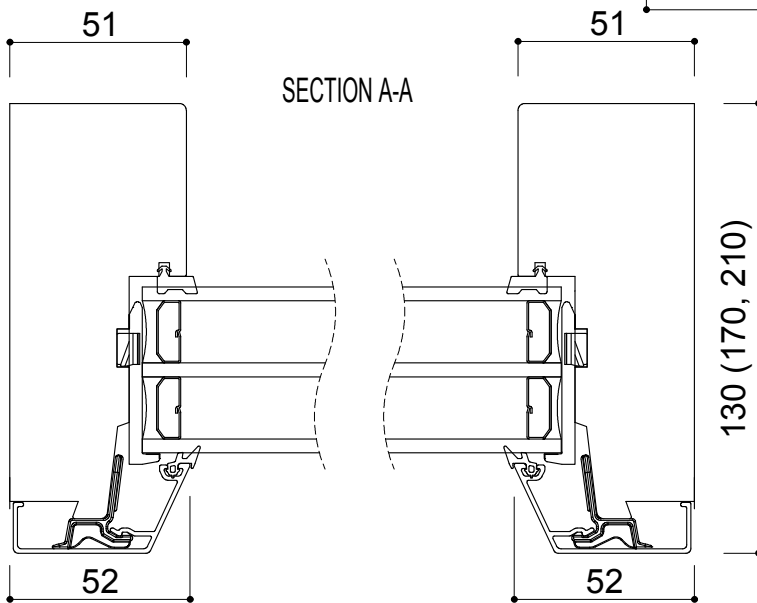

We reserve all rights in this document and in the information contained therein.
Reproduction, use or disclosure to third parties without express authority is strictly forbidden.
INWIDD

tiivi

Product Category
Window

Kiinteä ikkuna
Vaakavälillä
Fixed window

Product Type
Fixed

Designed by	Designed date 2016-01-11	View orientation E
Approved by	Approved date	Scale 1:20
Drawing Number		Revision (A)