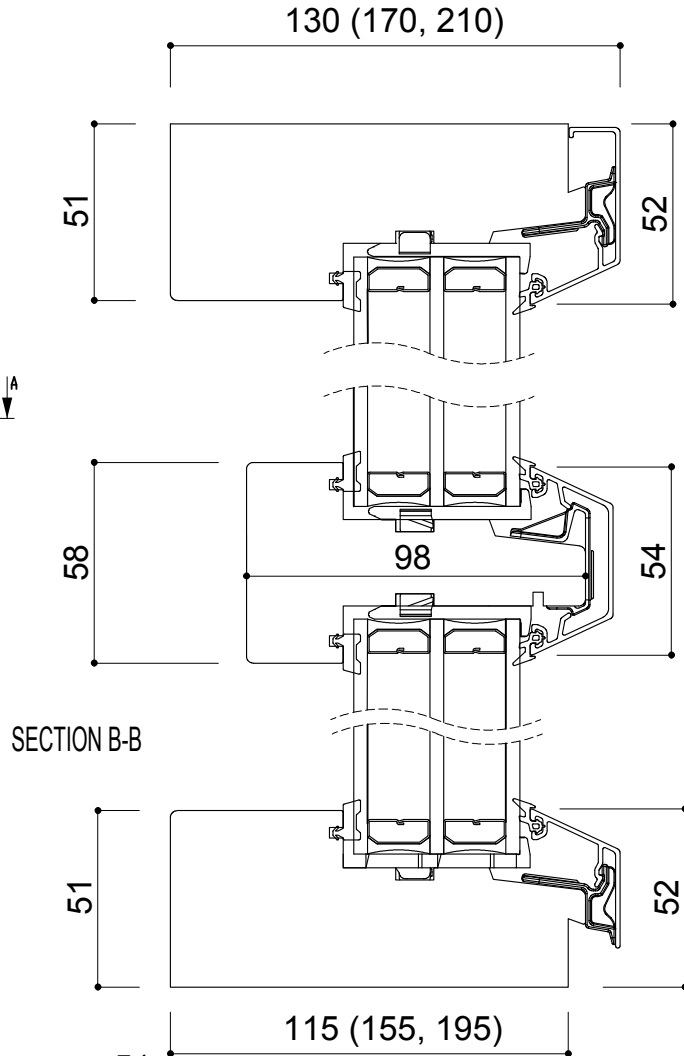

We reserve all rights in this document and in the information contained therein.
Reproduction, use or disclosure to third parties without express authority is strictly forbidden.
INWIDD

tiivi

Product Category
Window

Kiinteä ikkuna
Vaakavälillä
Fixed window

Product Type
Fixed

Designed by	Designed date 2016-01-11	View orientation E
Approved by	Approved date	Scale 1:20
Drawing Number		Revision (A)