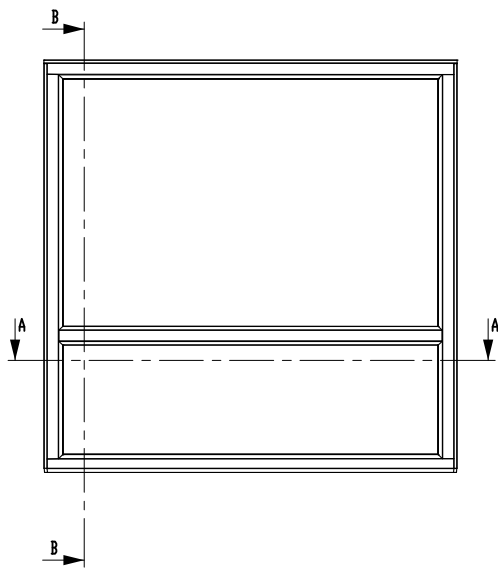

We reserve all rights in this document and in the information contained therein.
Reproduction, use or disclosure to third parties without express authority is strictly forbidden.
INWIDD

tiivi

Product Category
Window

Kiinteä ikkuna
Vaakavälillä
Fixed window

Product Type
Fixed

Designed by	Designed date 2016-01-11	View orientation E
Approved by	Approved date	Scale 1:20
Drawing Number		Revision (A)