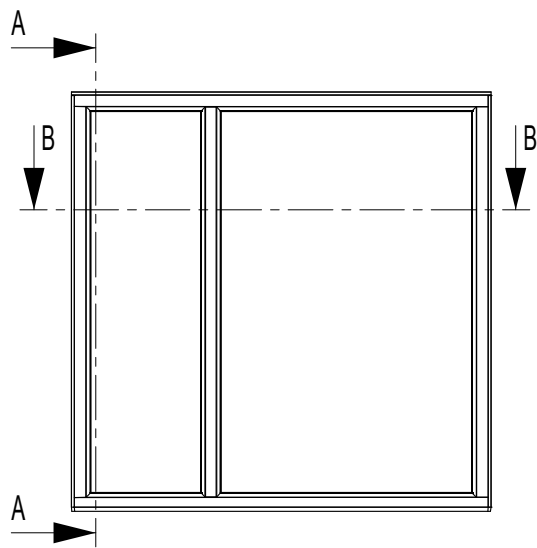

Product Type
Fixed

Designed by
 Designed date
2016-01-11

Approved by
Approved date

Drawing Number

View orientation

Scale

1:20

Revision

(A)

SECTION A-A

SECTION B-B