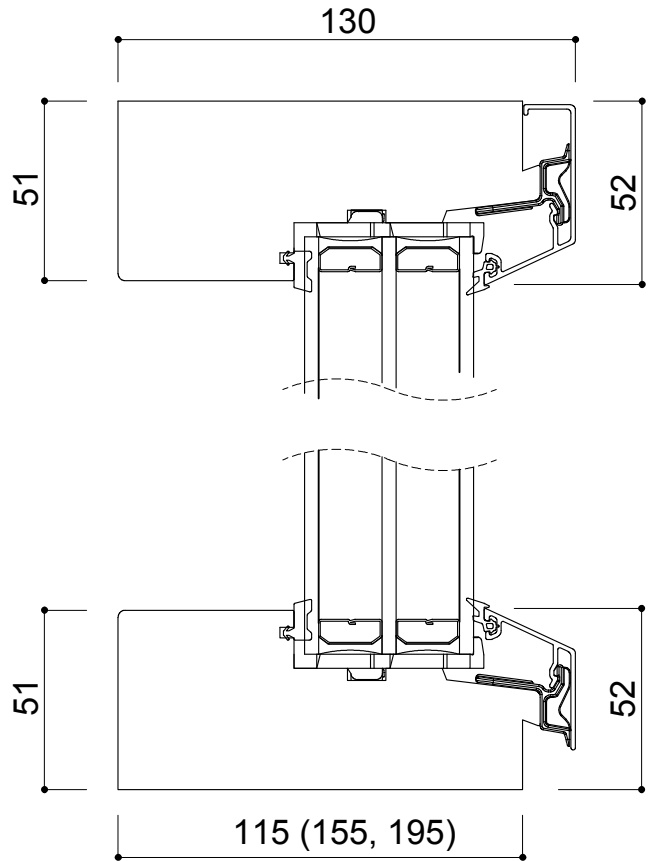

Product Type
Fixed

Designed by
 Designed date
2016-01-11

Approved by
Approved date

Drawing Number

View orientation

Scale

1:20

Revision

(A)

SECTION A-A

SECTION B-B